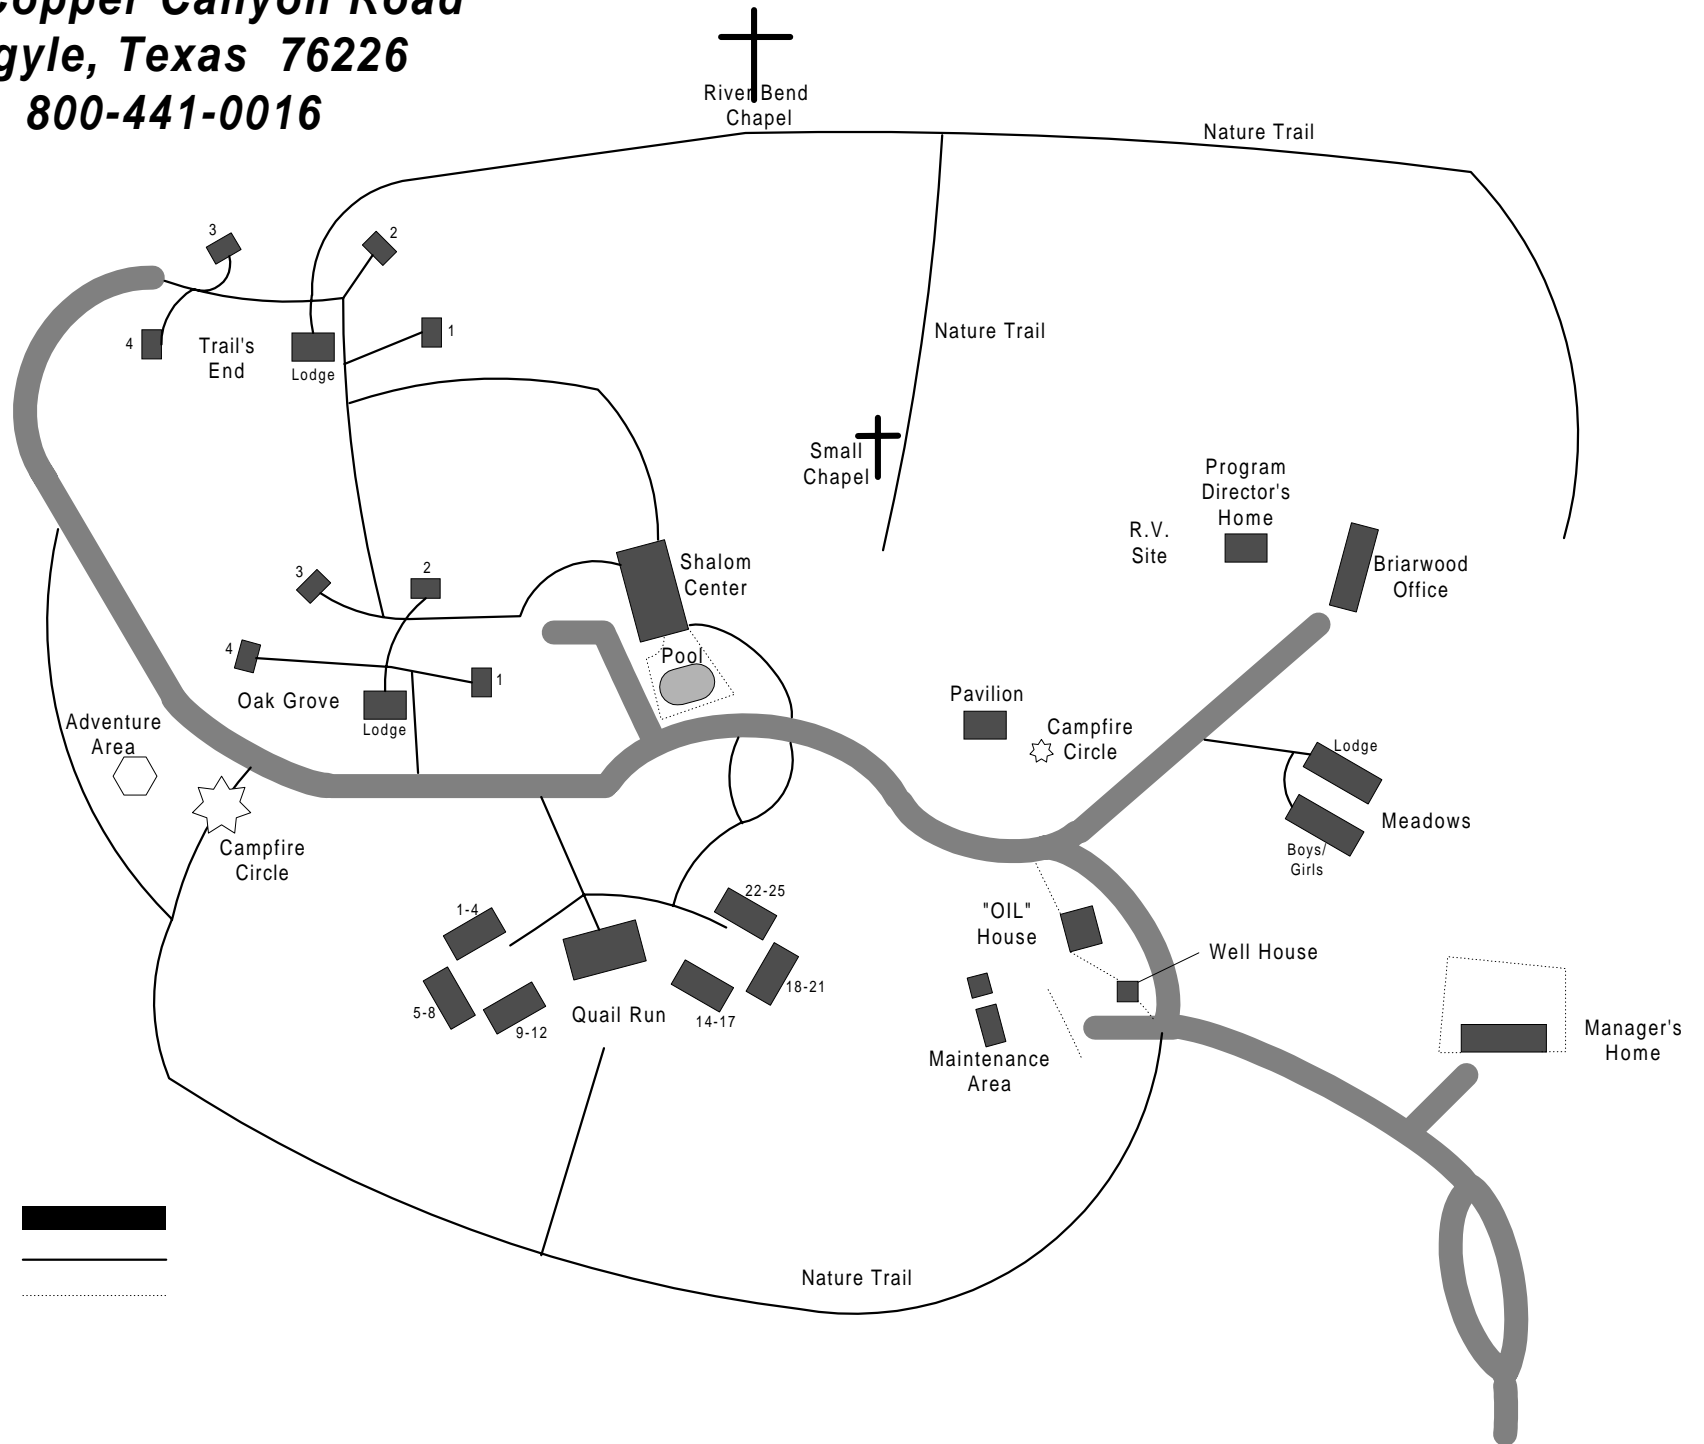

Briarwood Retreat Center
670 Copper Canyon Road
Argyle, Texas 76226
800-441-0016

Legend

- Road
- Trail
- Fence