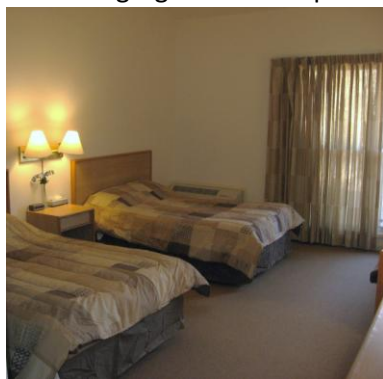

## ADOPT A QUAIL RUN ROOM

Here is your opportunity to make a difference at Briarwood! We have officially started an "Adopt a Room" program at Quail Run (our adult retreat facilities). Your congregation, youth group, women's group, men's group, or you as an individual can adopt a room for a complete makeover. Faith Lutheran Church, Flower Mound, TX, is our first congregation to adopt a room. Their "noisy offering" covered the cost to remodel room number 1, pictured to the right.